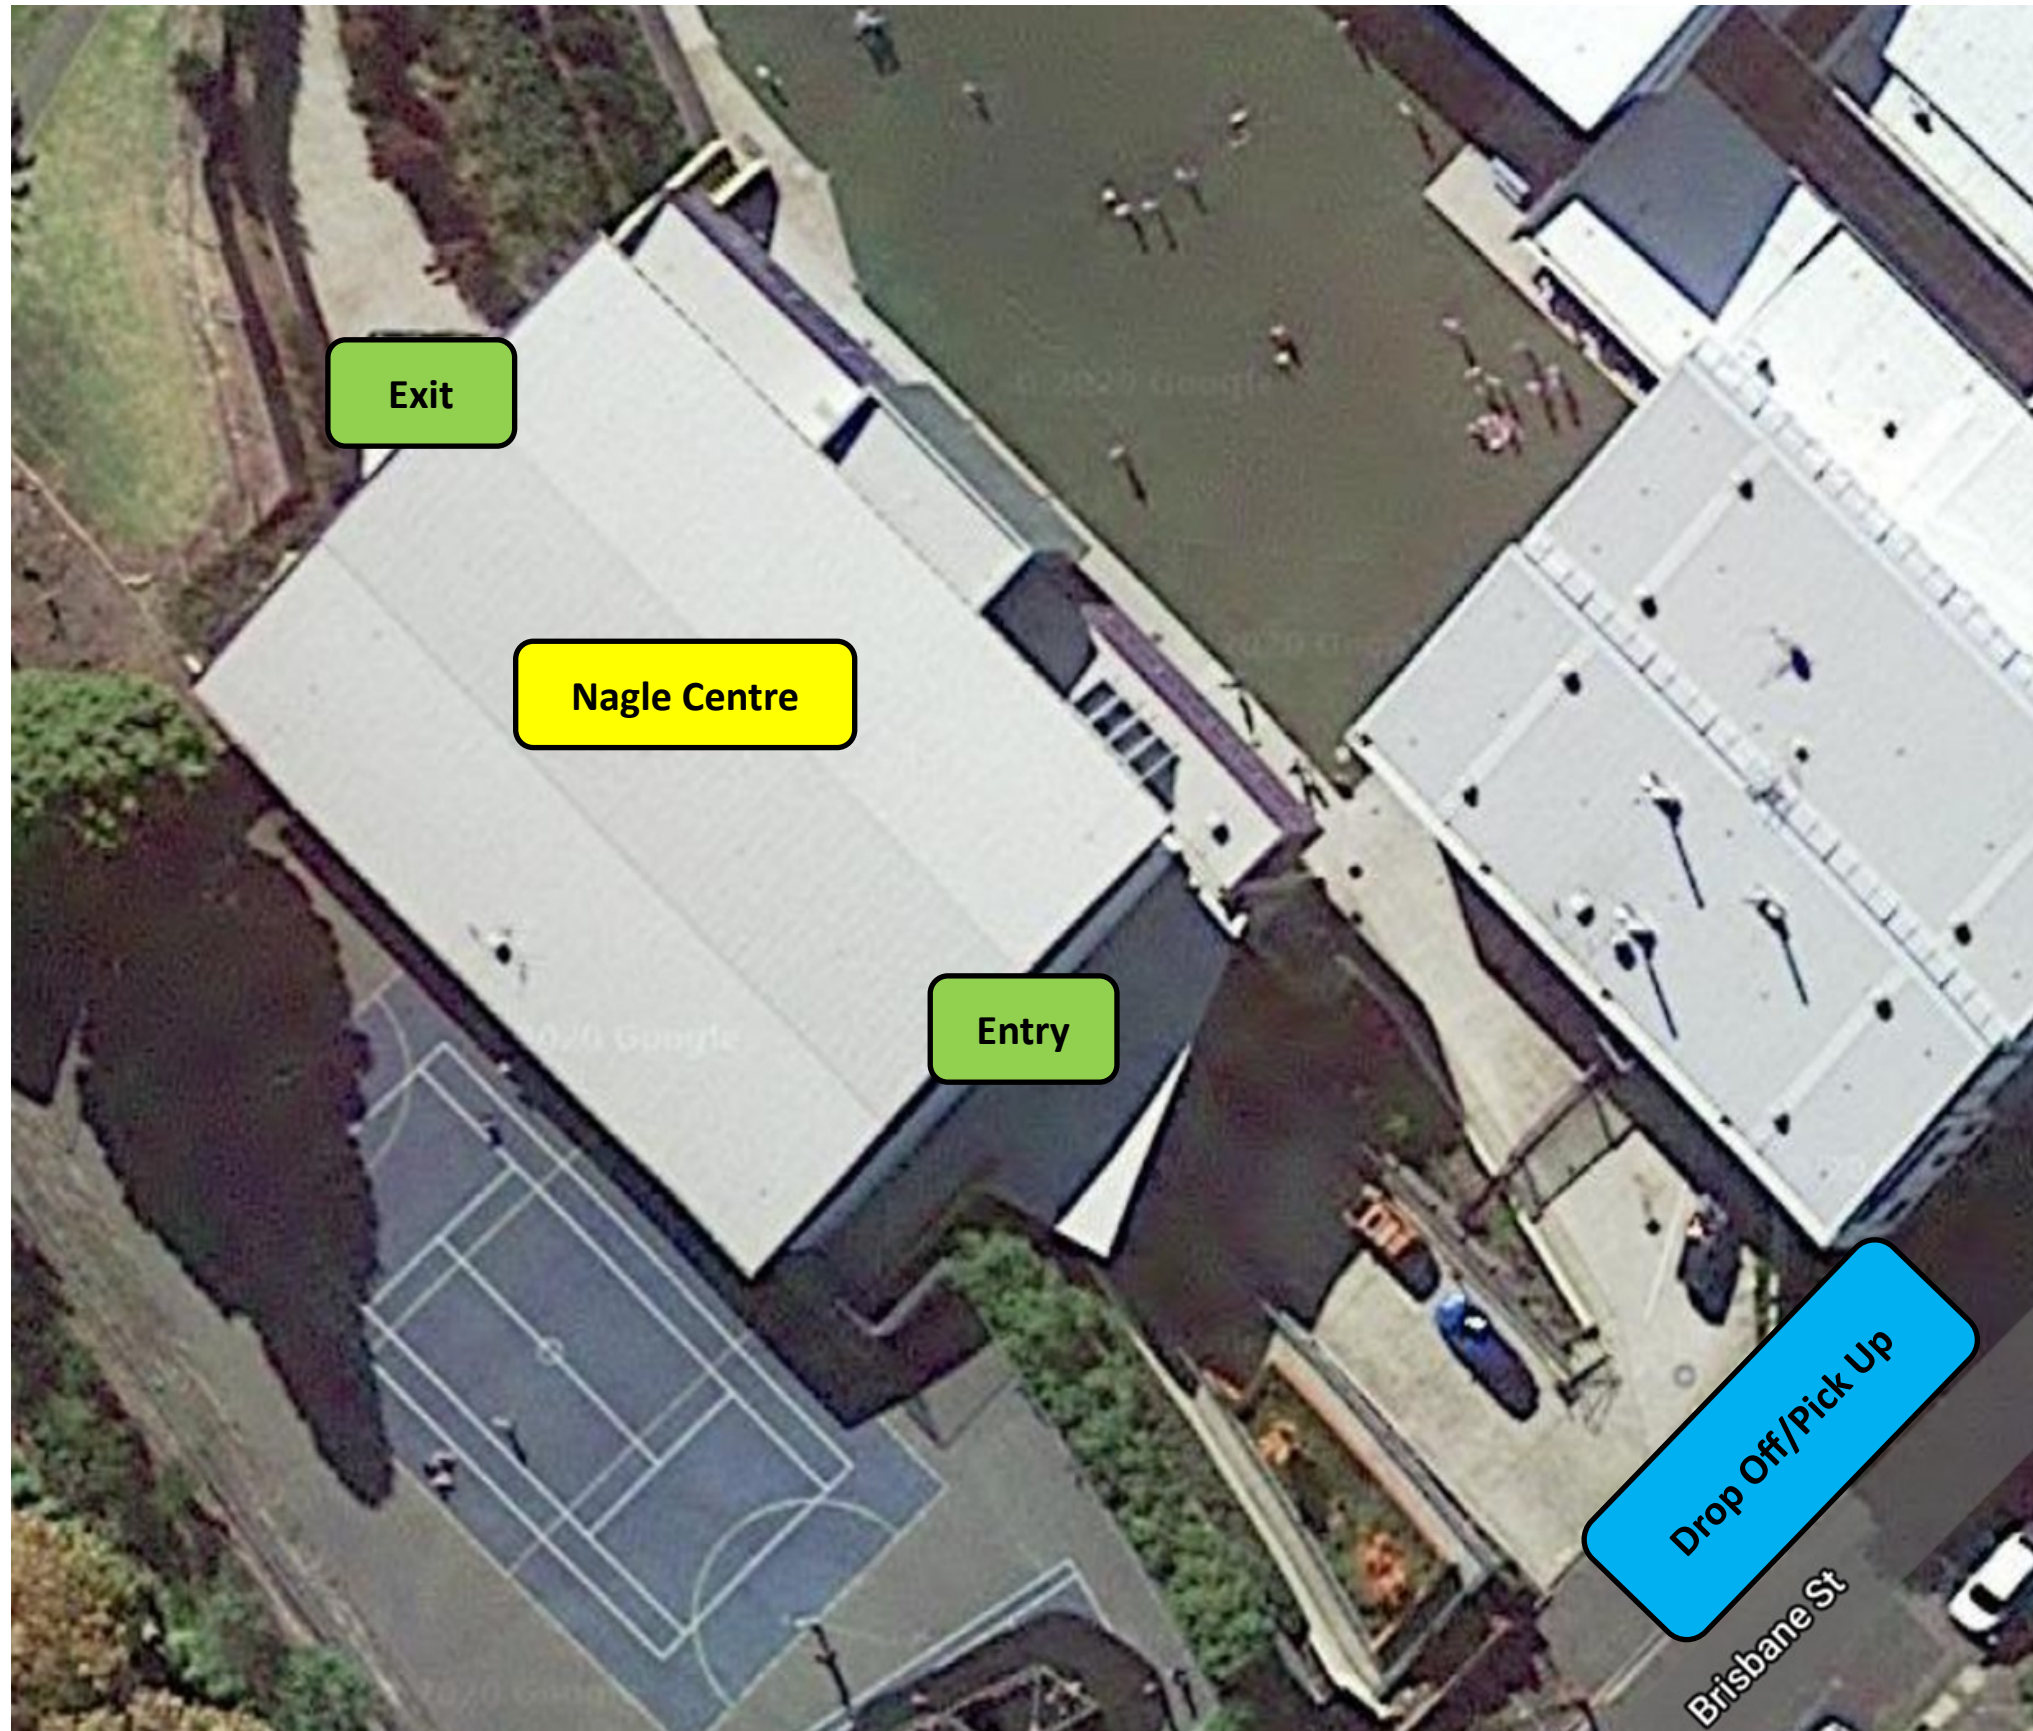

Nagle Centre Guidelines: Term 3 After-School Sport

General Information:

Entry will be via the main Nagle Centre entrance off Brisbane Street.

Exit will be via the doors at the SVC side of the gym.

There are a number of parking spaces along Brisbane Street for easy **Drop Off** and **Pick Up**.

All visitors to the Nagle Centre will need to complete an attendance register when entering.

Parents and spectators are allowed to sit in the stands.

Only players, coaches & match officials are allowed on the court surface.

All visitors to follow physical distancing and personal hygiene protocols while in attendance.

Please do not attend or enter the Nagle Centre when unwell or showing flu-like symptoms.